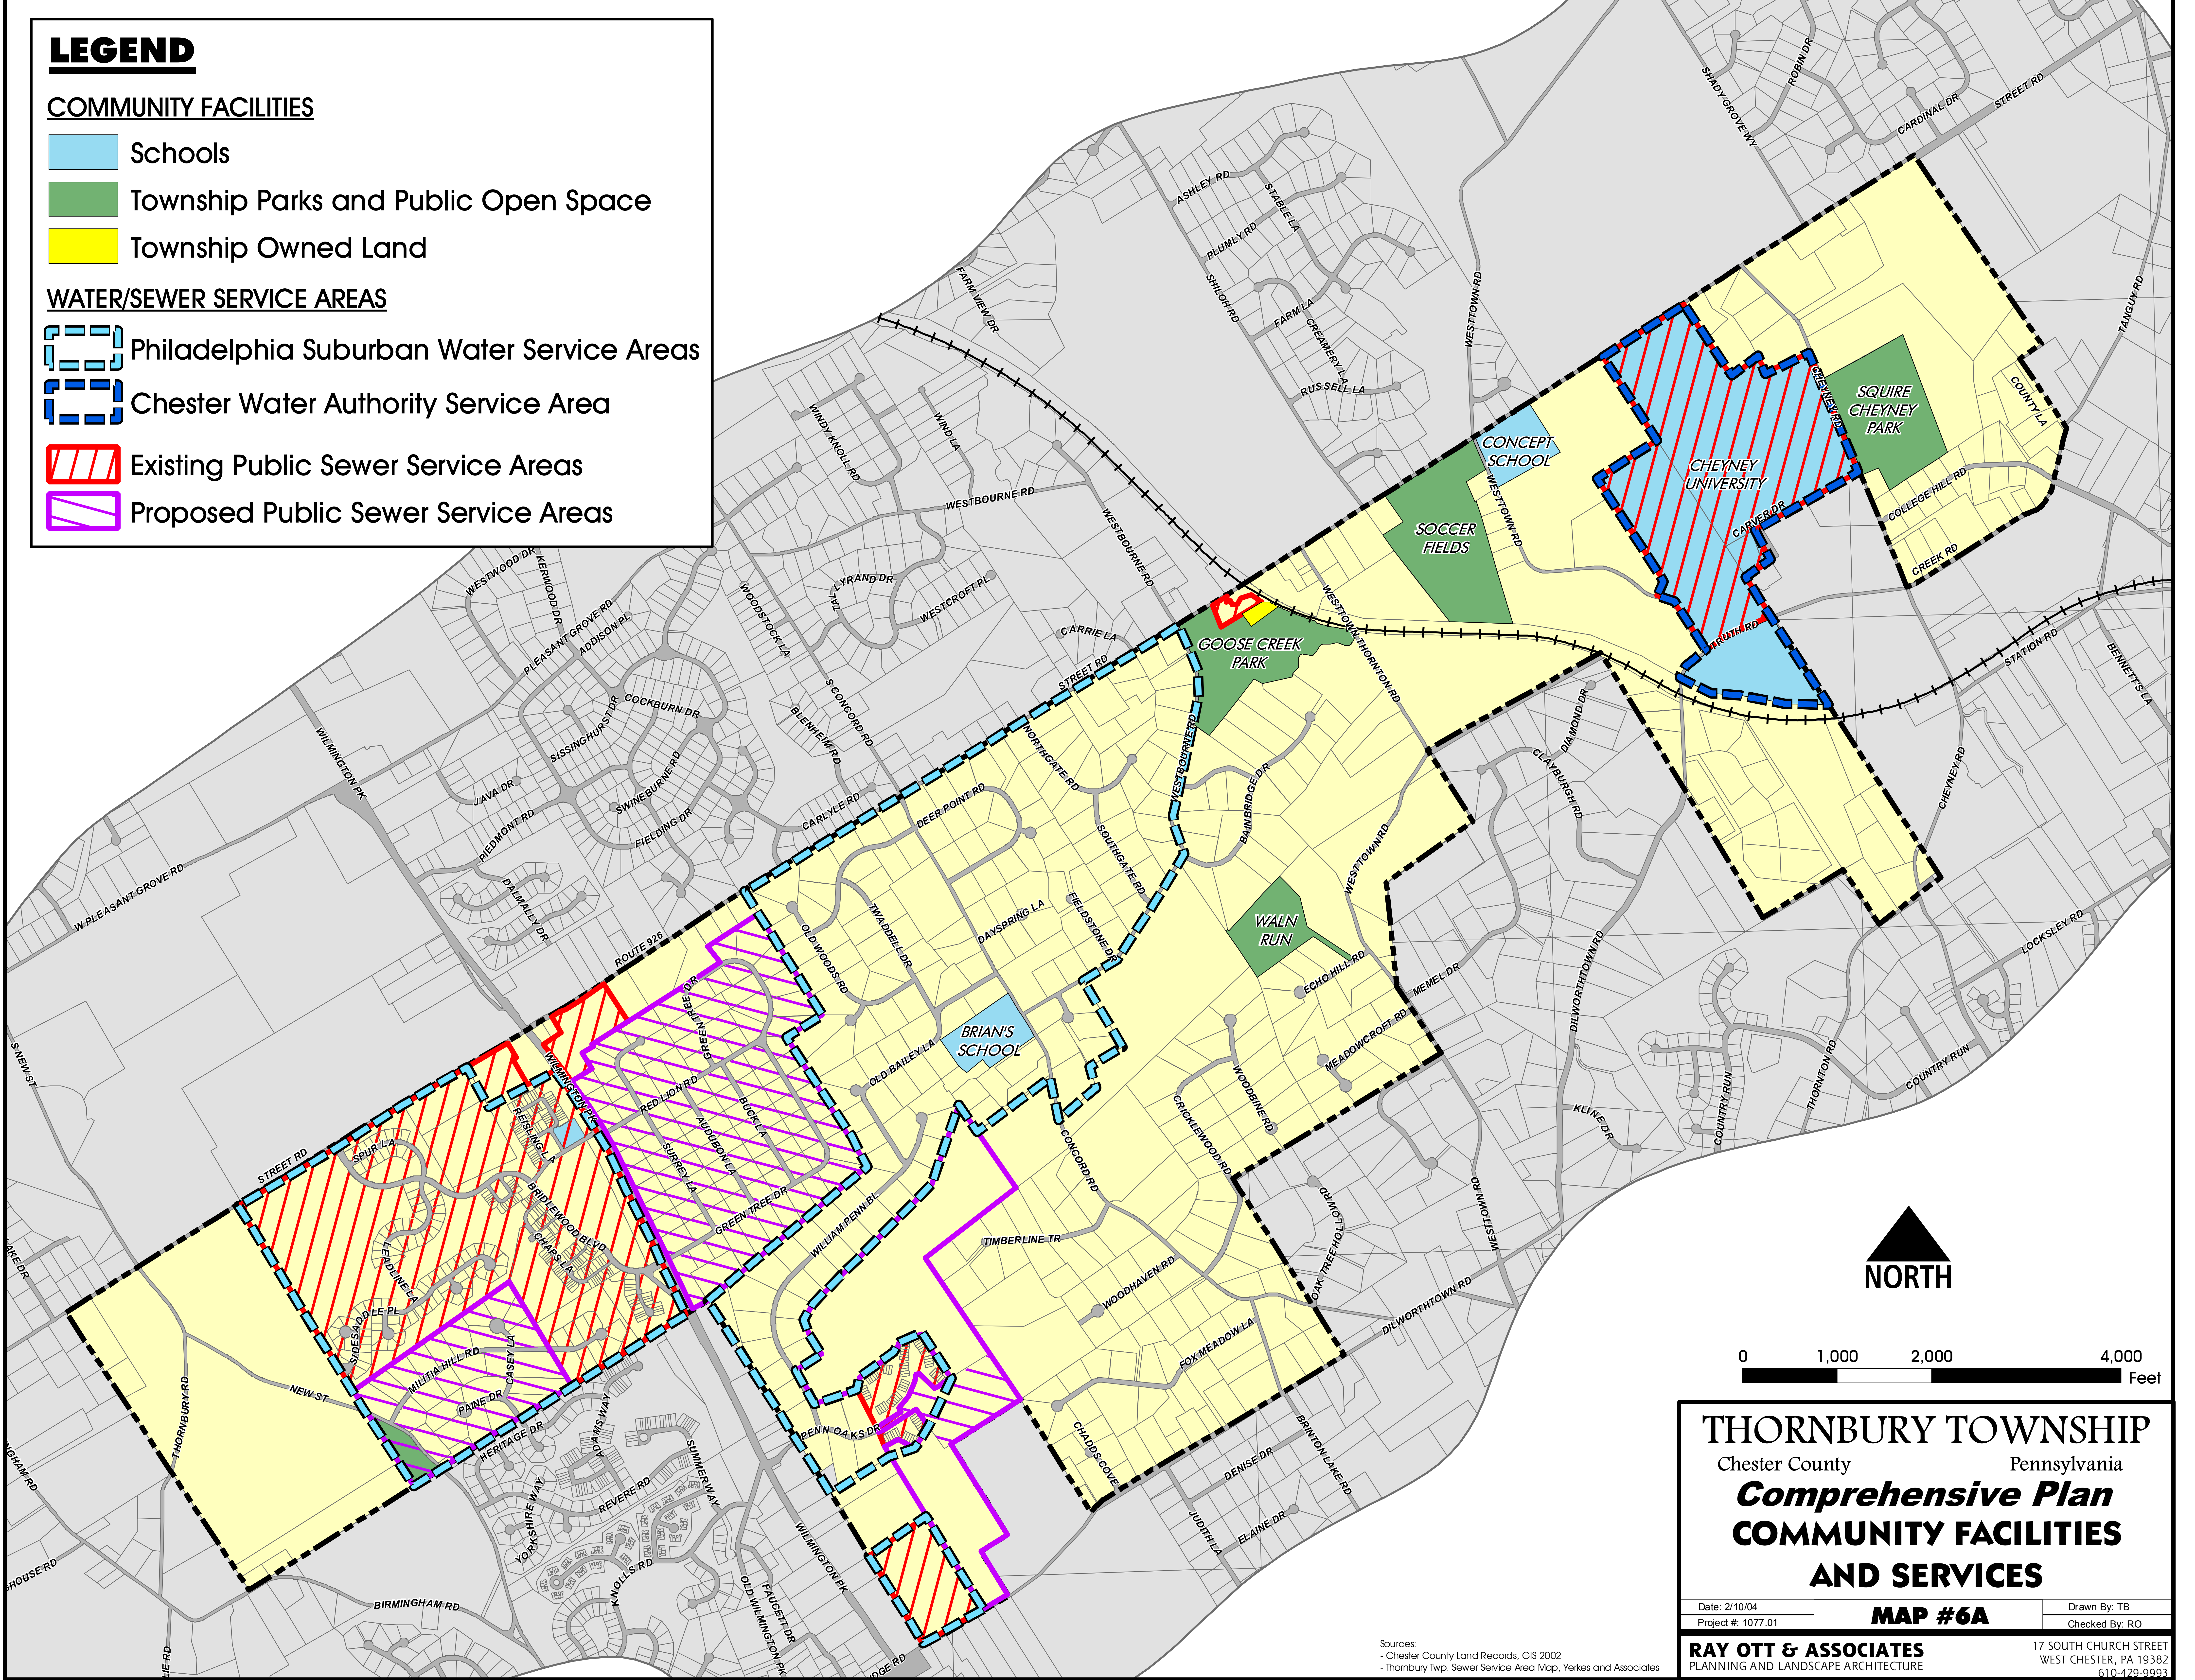

# LEGEND

## COMMUNITY FACILITIES

- Schools
- Township Parks and Public Open Space
- Township Owned Land

## WATER/SEWER SERVICE AREAS

- Philadelphia Suburban Water Service Areas
- Chester Water Authority Service Area
- Existing Public Sewer Service Areas
- Proposed Public Sewer Service Areas

**THORNBURY TOWNSHIP**  
 Chester County Pennsylvania  
**Comprehensive Plan**  
**COMMUNITY FACILITIES**  
**AND SERVICES**

Sources:  
 - Chester County Land Records, GIS 2002  
 - Thornbury Twp. Sewer Service Area Map, Yerkes and Associates