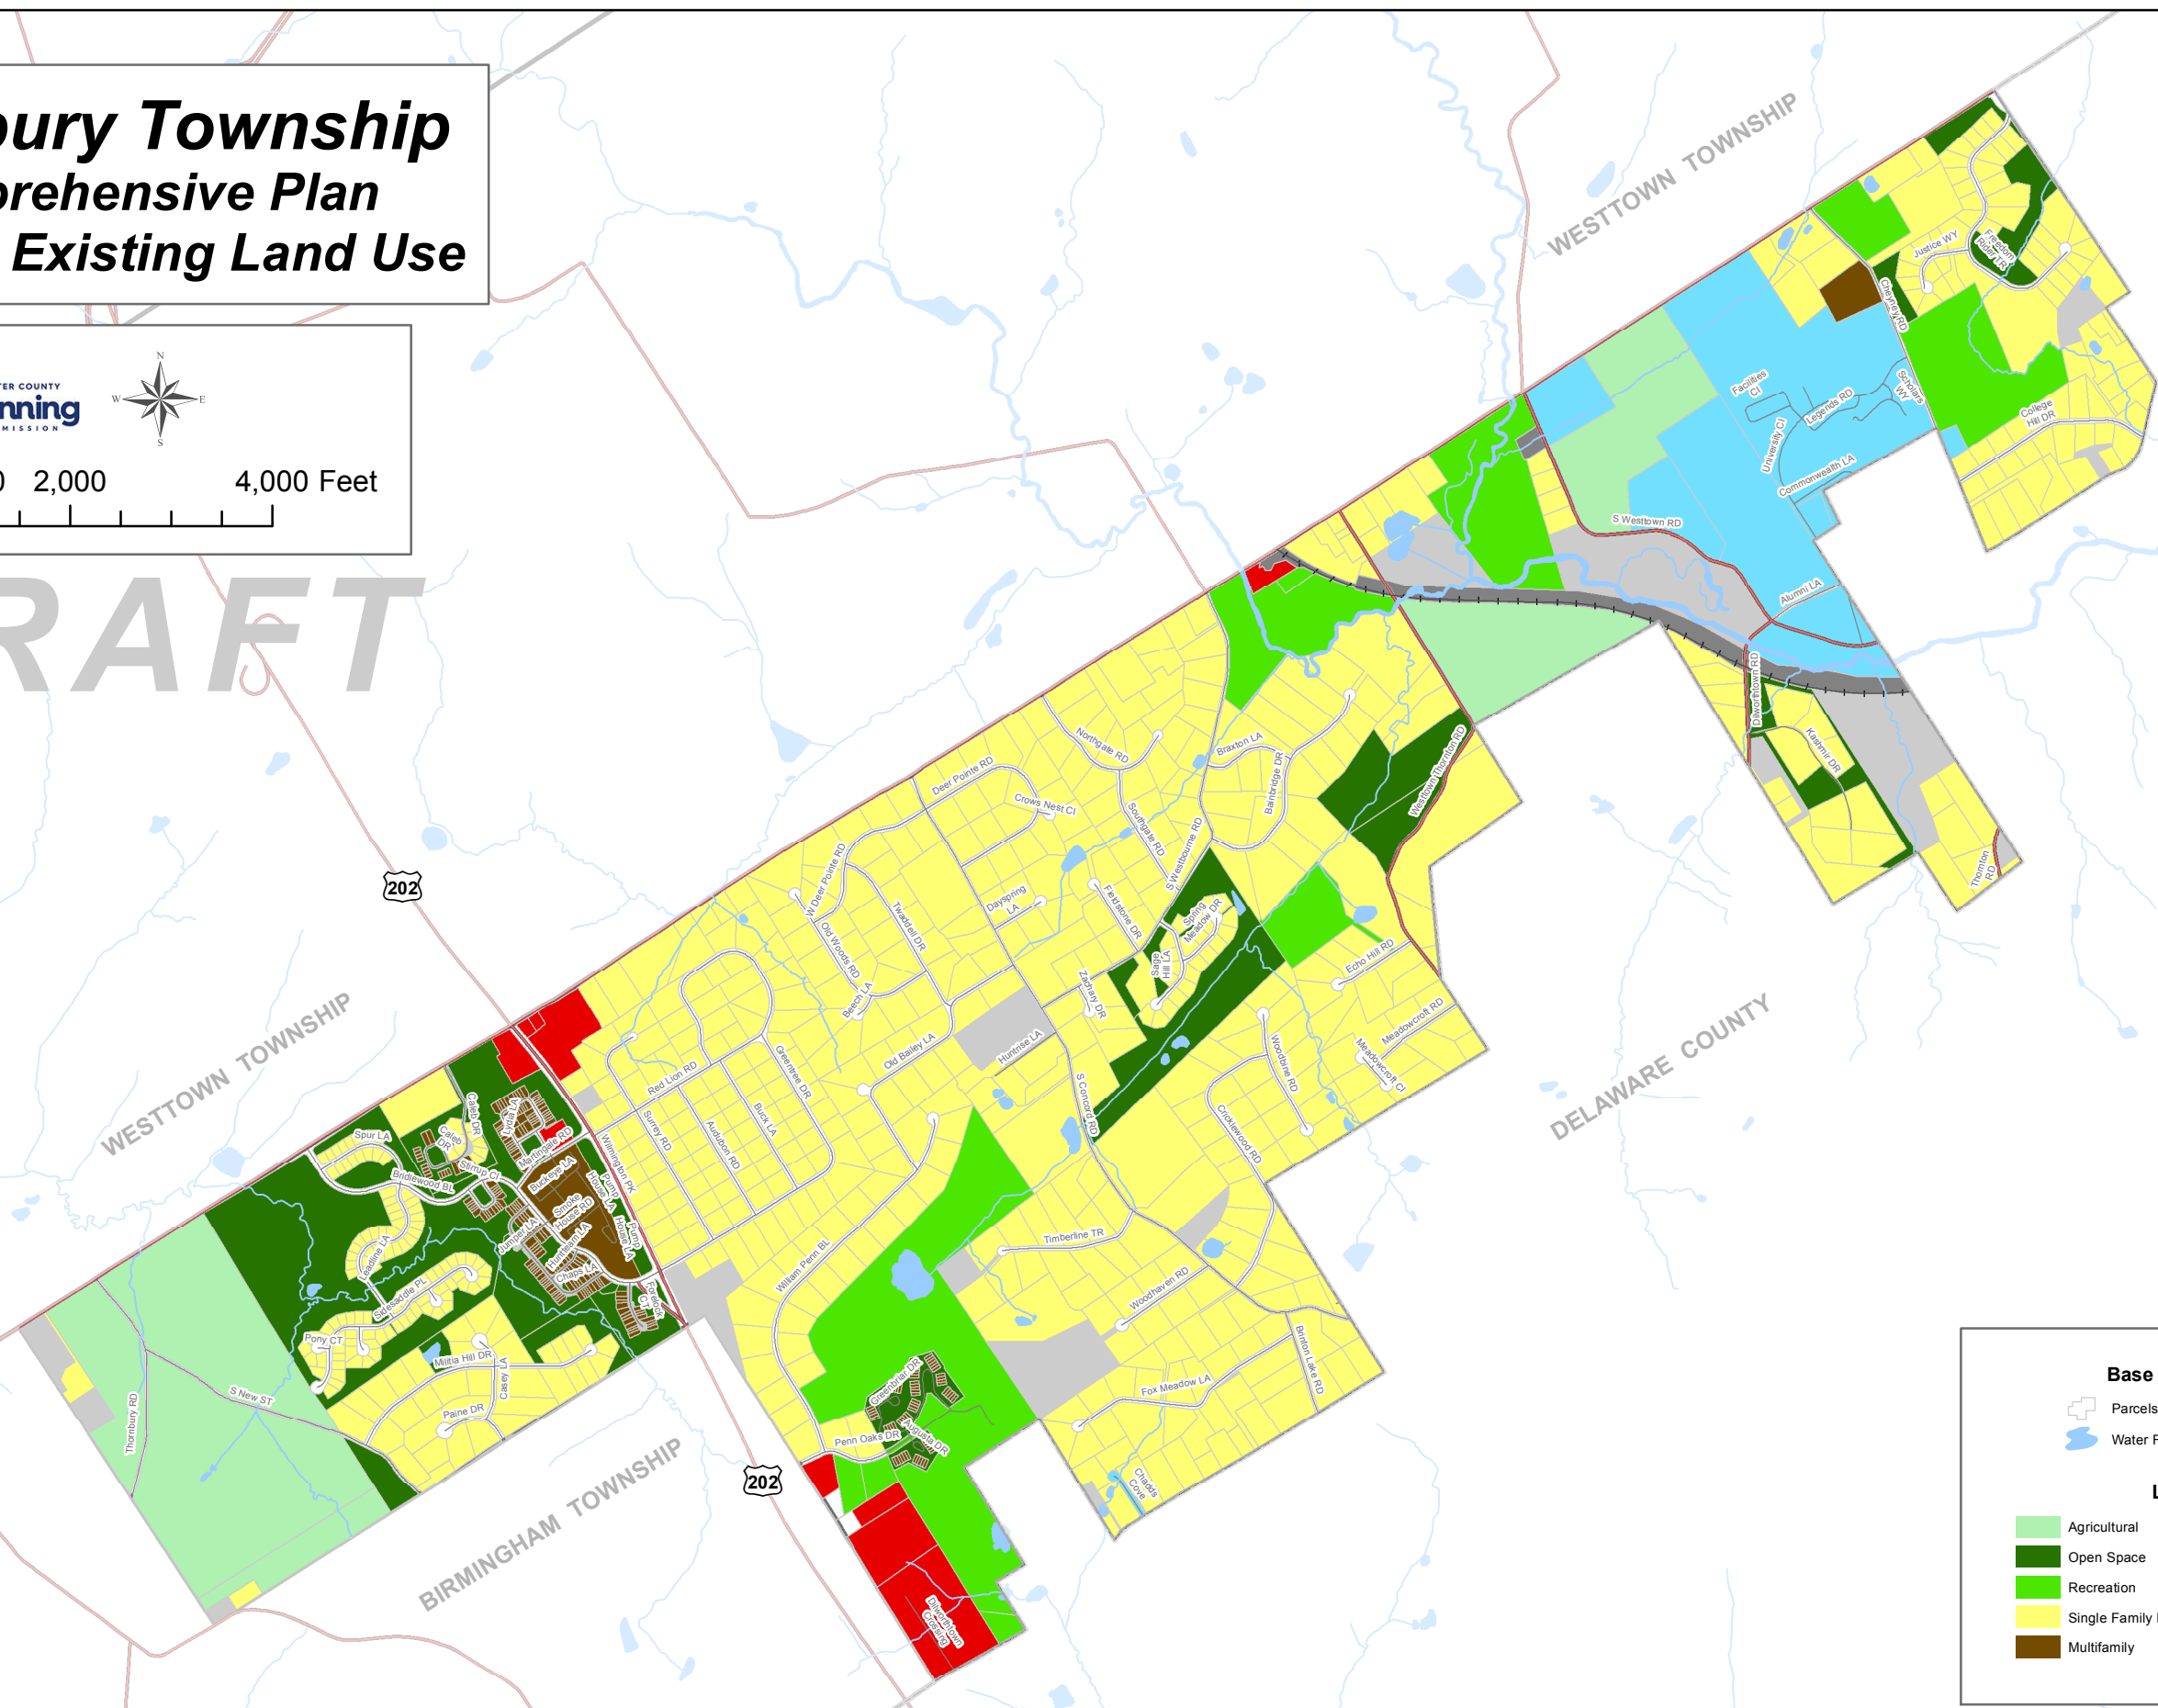

Thornbury Township Comprehensive Plan Map 3-A: Existing Land Use

0 1,000 2,000 4,000 Feet

DRAFT

Base Map Features

- Parcels
- Water Feature
- State Road
- Railroad

Land Use

- Agricultural
- Open Space
- Recreation
- Single Family Residential
- Multifamily
- Commercial
- Institutional
- Utility/Railroad
- Undeveloped