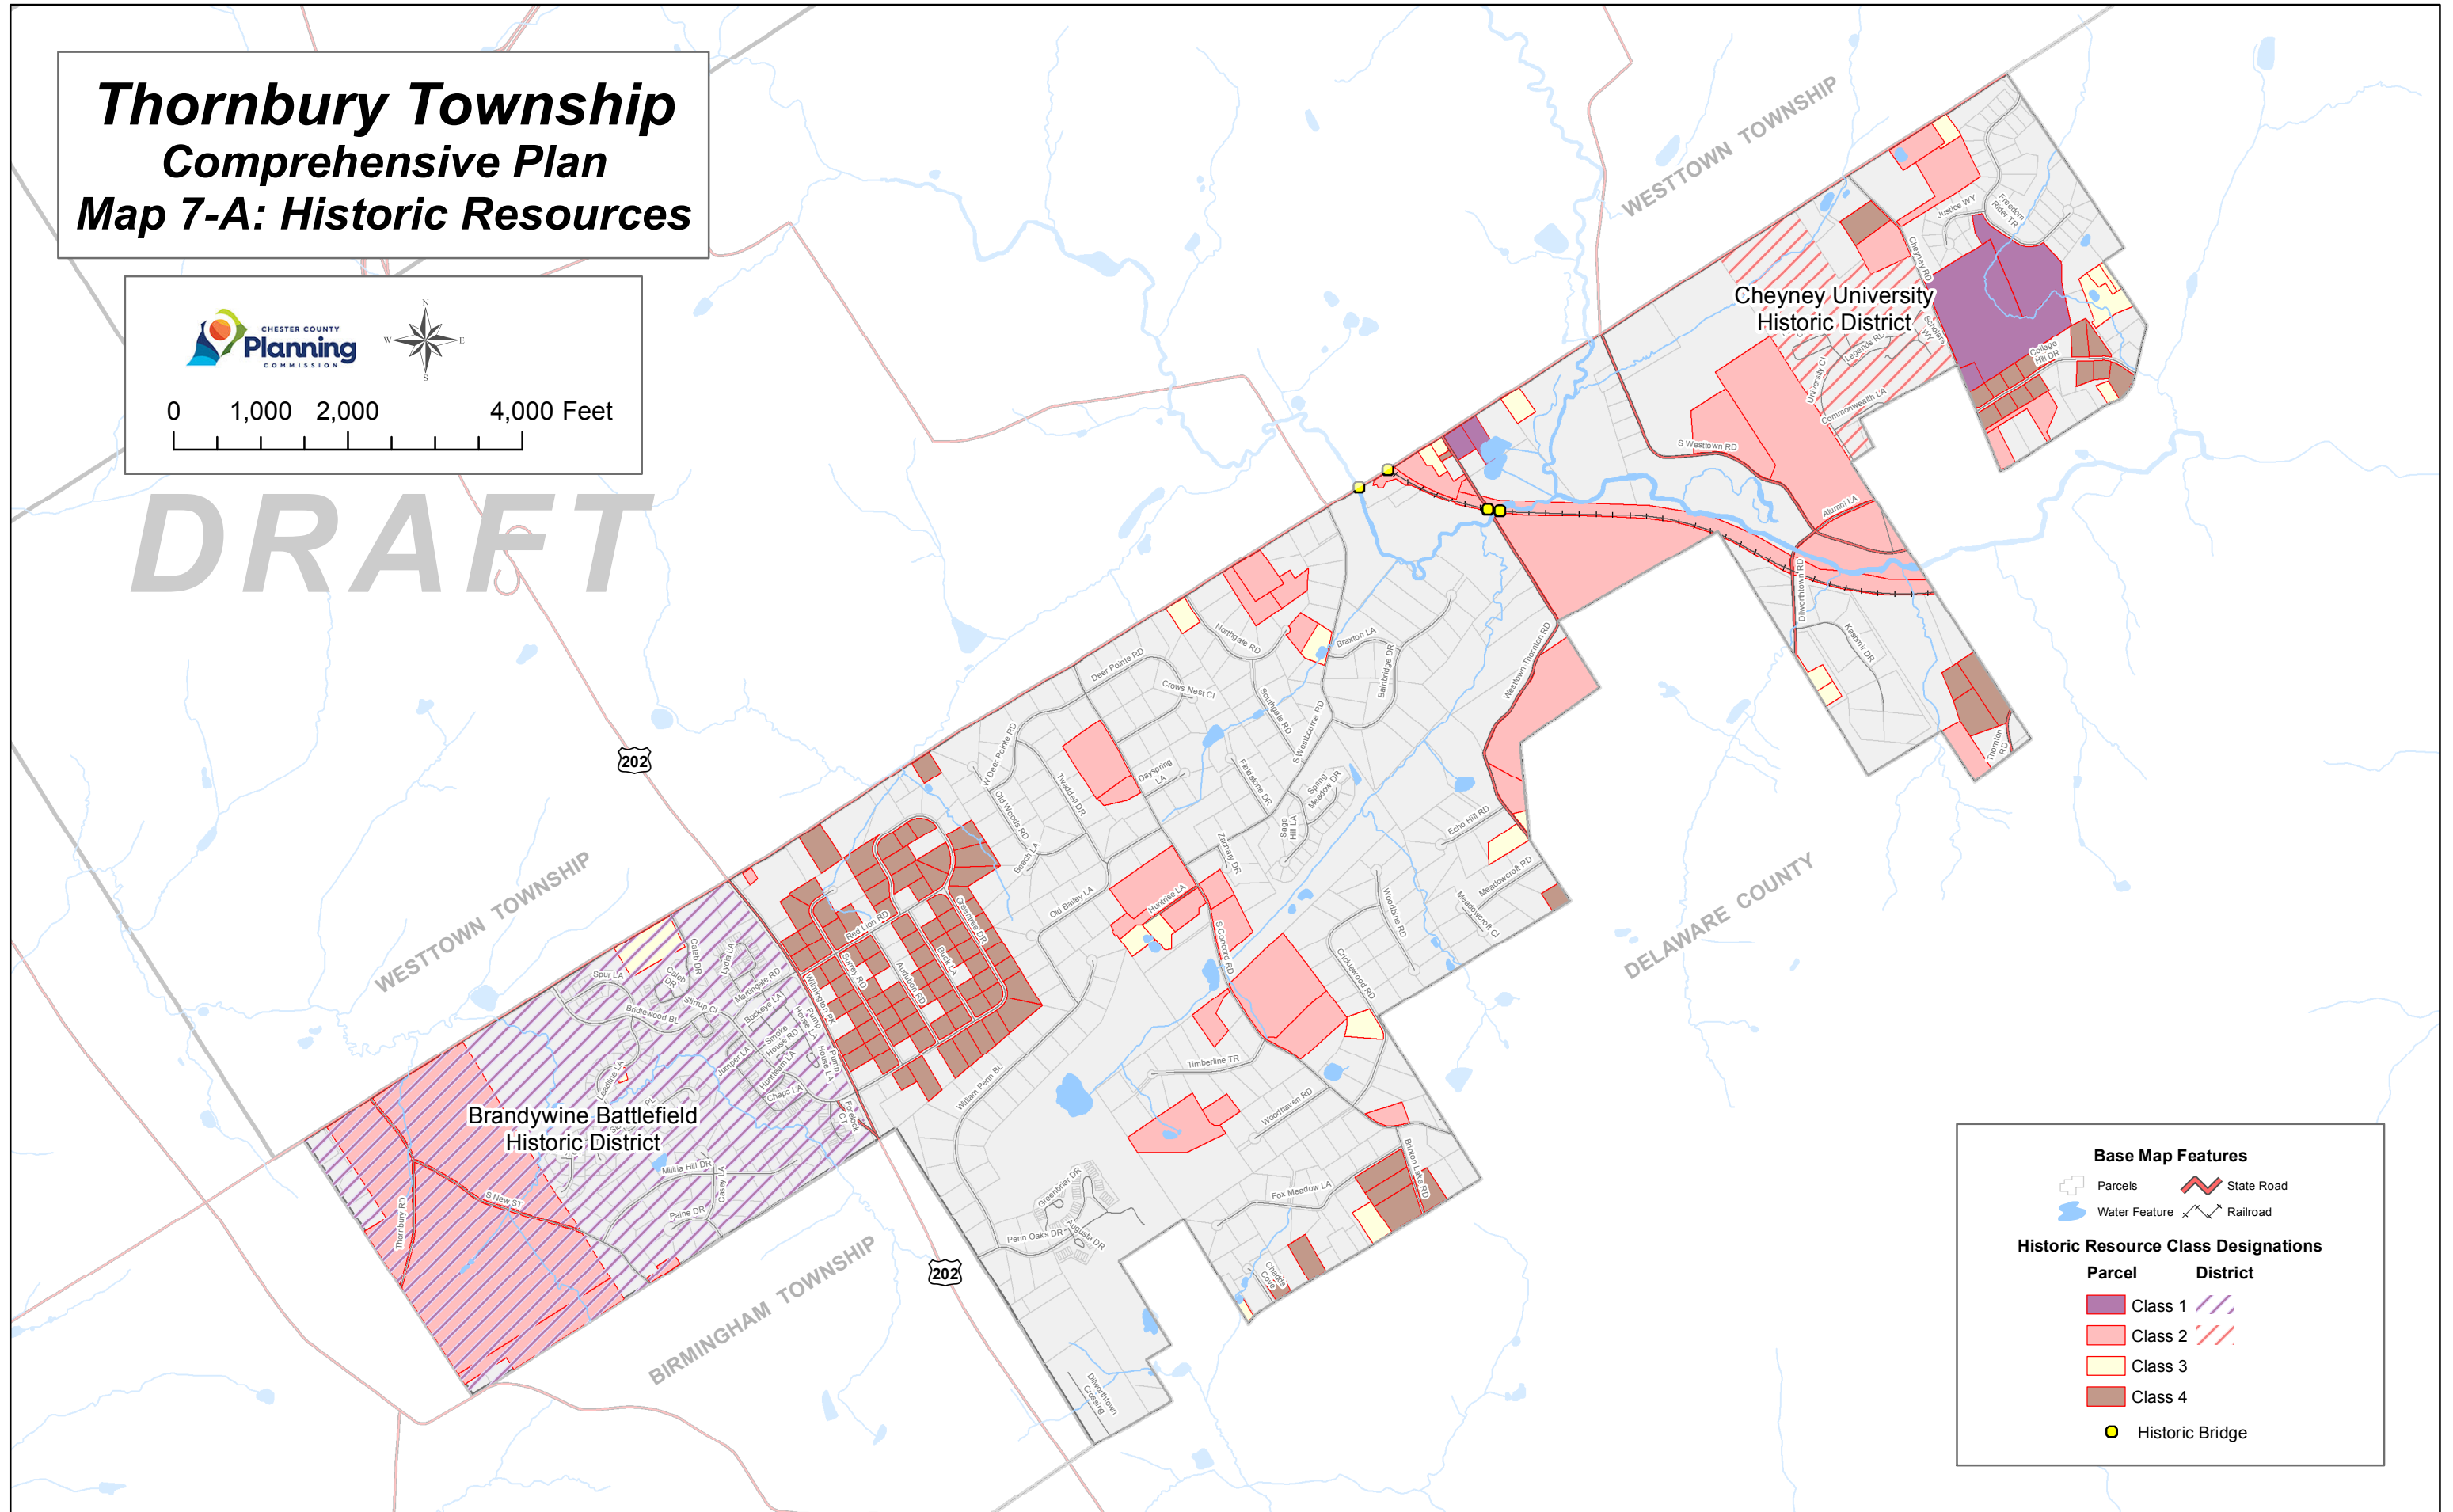

# Thornbury Township Comprehensive Plan Map 7-A: Historic Resources

0 1,000 2,000 4,000 Feet

**DRAFT**

**Base Map Features**

- Parcels
- Water Feature
- State Road
- Railroad

**Historic Resource Class Designations**

Parcel	District
Class 1	Class 1
Class 2	Class 2
Class 3	Class 3
Class 4	Class 4

Historic Bridge